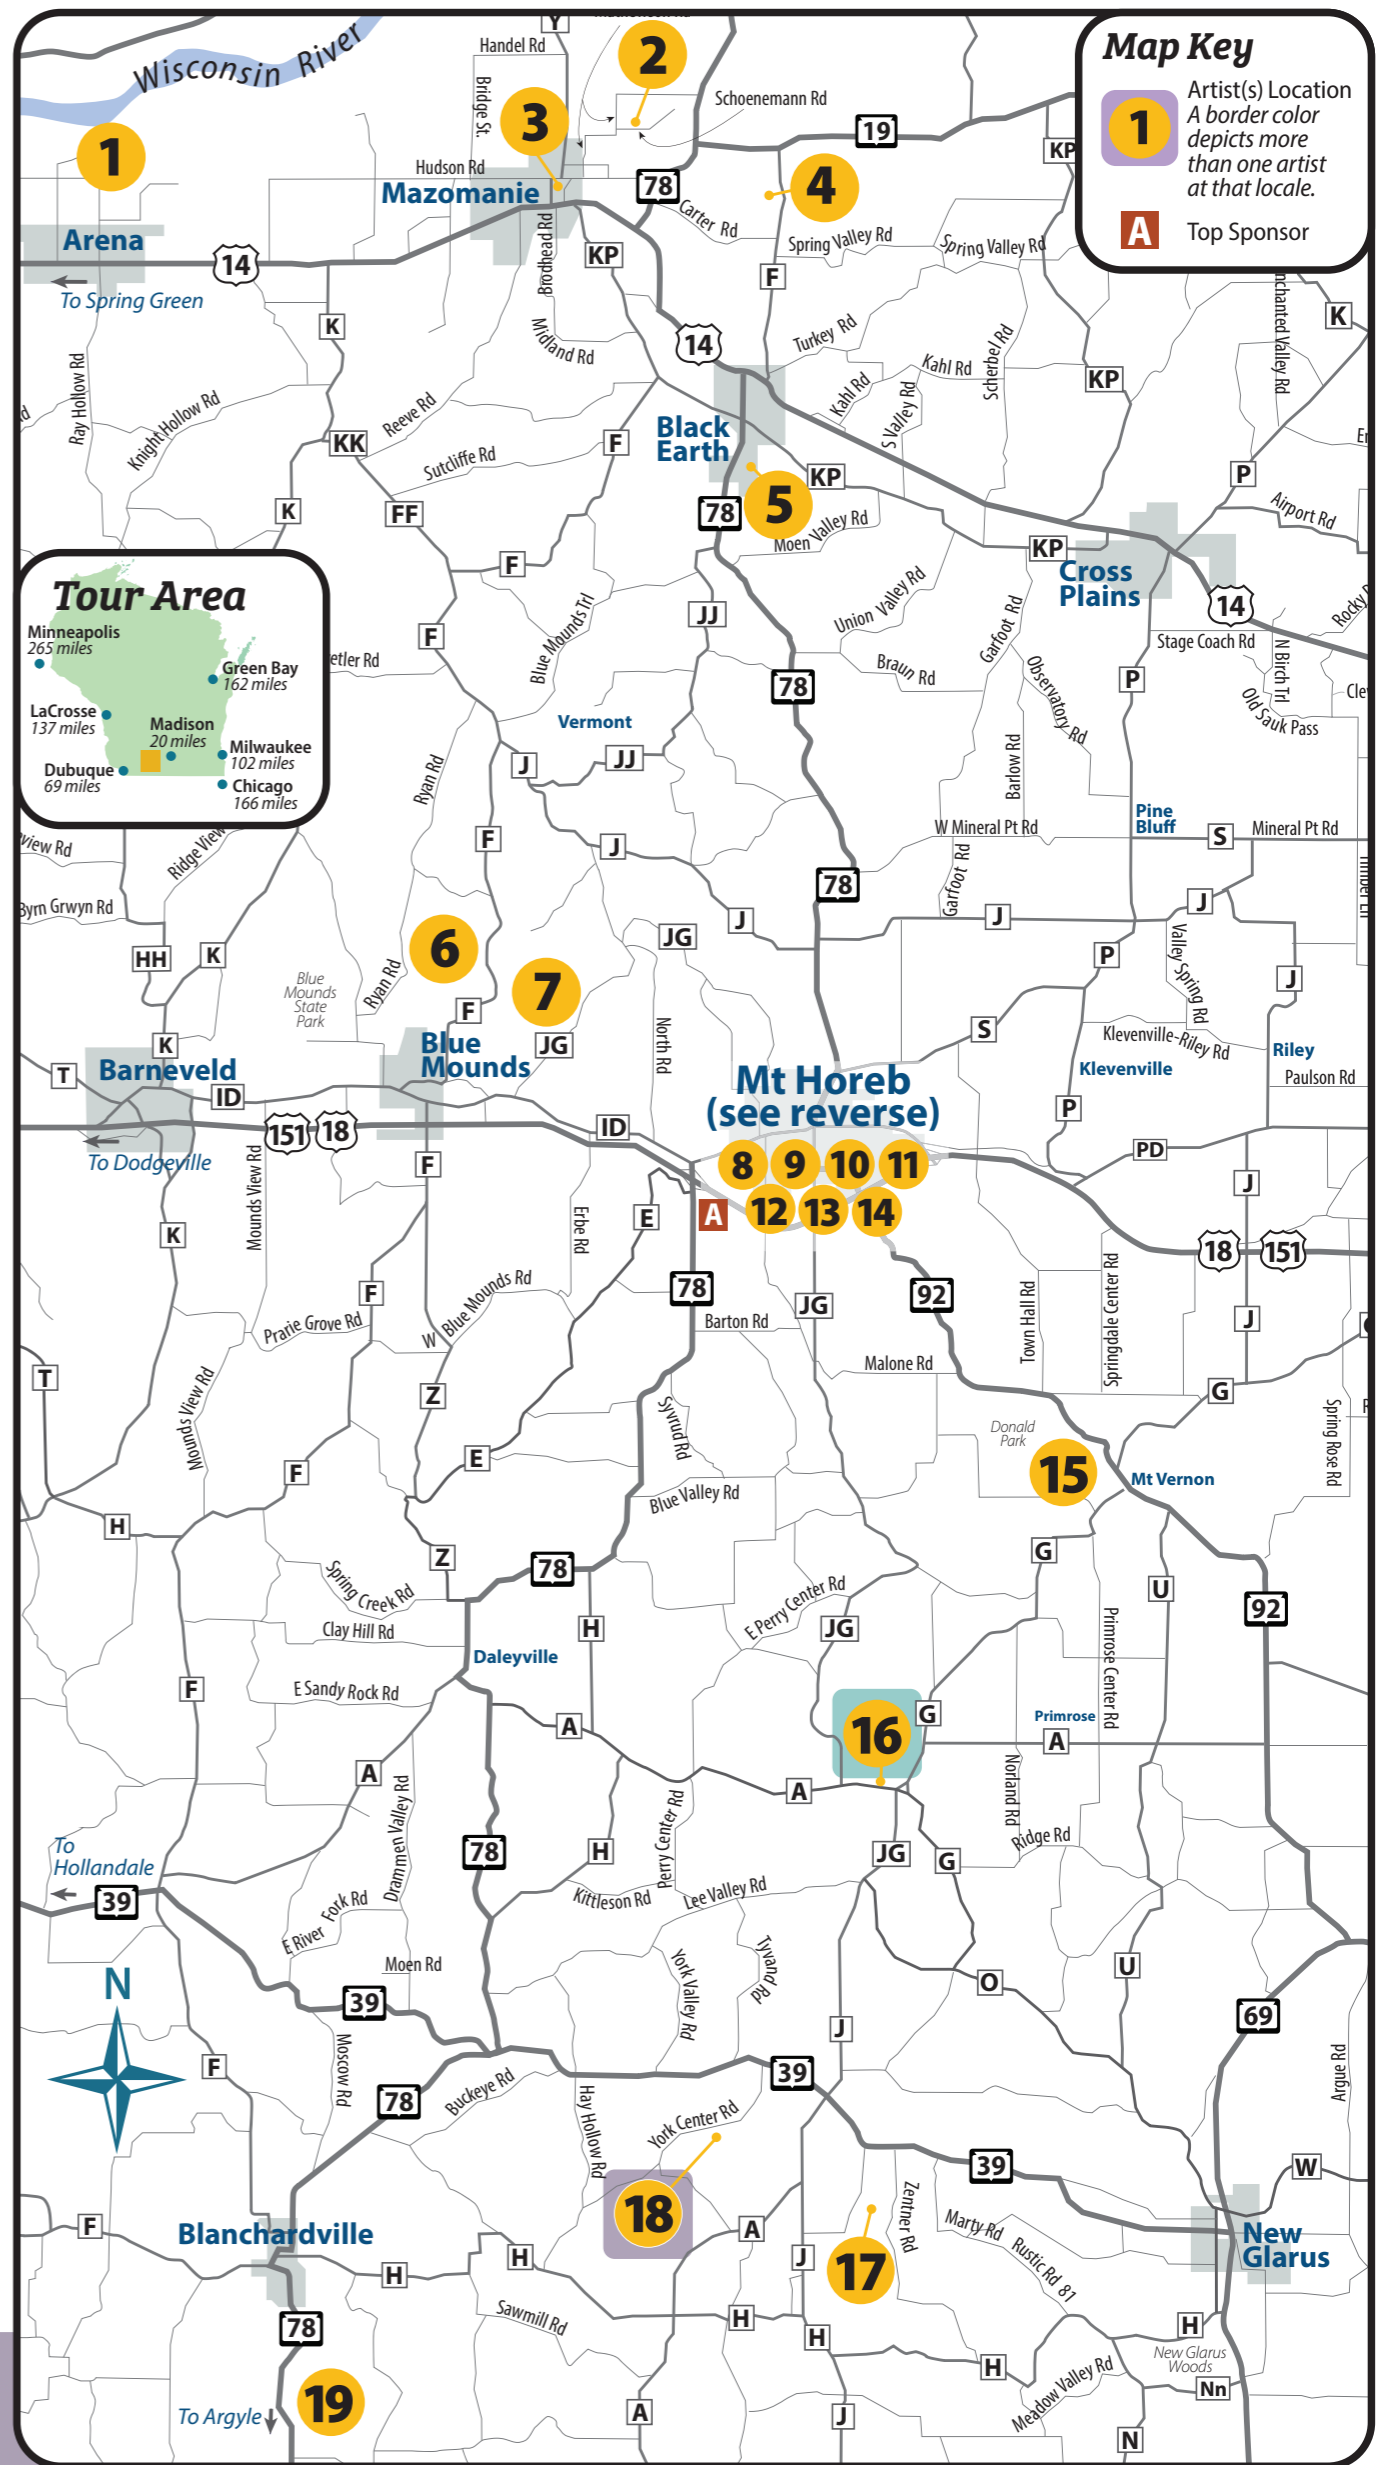

Chuck Bauer
Painting
(608) 230-6155
ctbauer.com