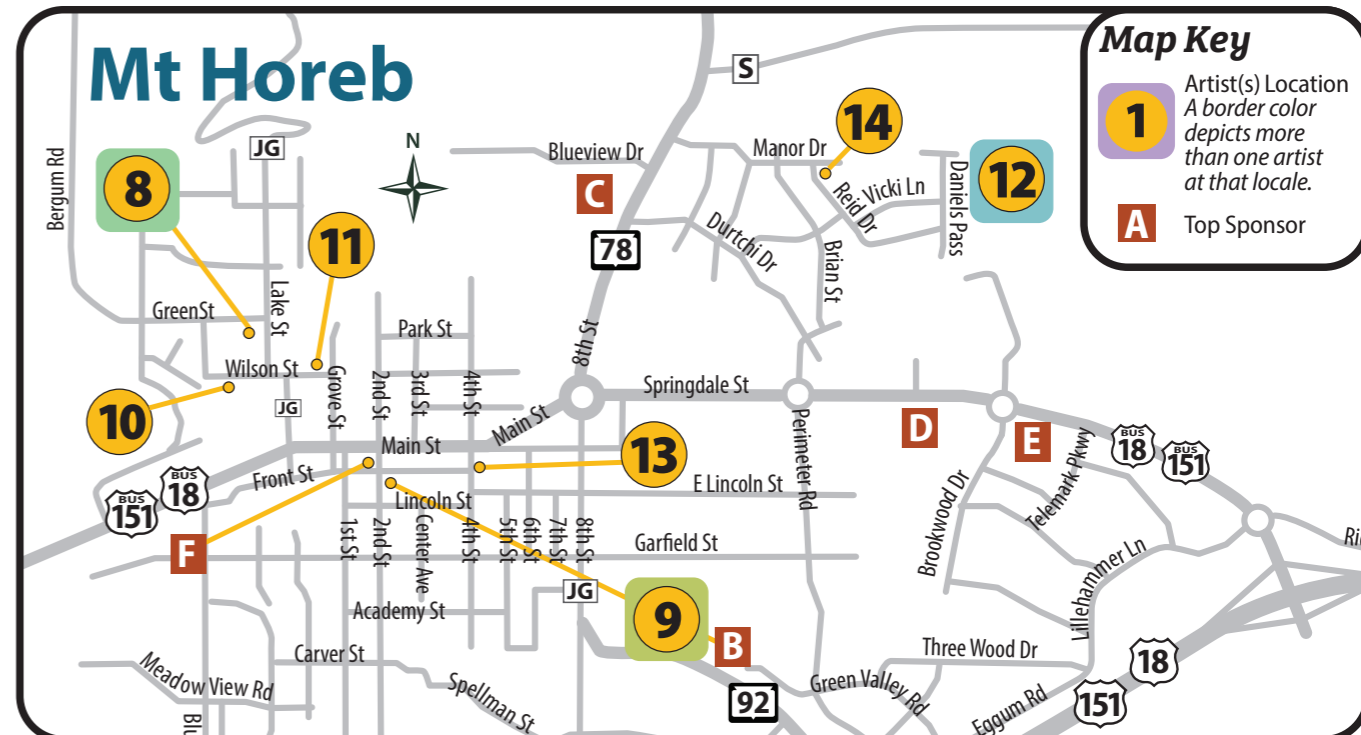

WISCONSIN SURPLUS ONLINE AUCTION
www.WisconsinSurplus.com

b r i x cider

Gunderson
Funeral and Cremation Care
LIFE CELEBRATION CENTERS

R

OLD NATIONAL

DRIFTLESS Historium

- Bergey Jewelry**
203 E Main St, Mt Horeb, WI
- Community Developers**
501 Alan Dr, Mount Horeb, WI
- Farmers Savings Bank**
1833 Springdale St, Mount Horeb, WI
- Gerber Leisure Products**
2969 Main St, Blue Mounds, WI
- Miller & Sons Supermarket**
1845 Springdale St, Mount Horeb, WI
- The Shoe Box**
1314 Canal St, Black Earth, WI
- Walton & Associates**
402 E. Main St, Mount Horeb, WI

Visit MHAAA.org to be added to our mailing list to receive a brochure every year.

Roots Reimagined: An exhibit partnership with the Driftless Historium. Learn more at mhaaa.org

8 307 Green St
Mount Horeb

18 N9075 York Center Rd
Blanchardville

Bob Bergman
Sculpture, Wood
(608) 347-5496

Dominique Taquet
Printmaking
(608) 665-3979

Sarah Aslakson
Painting
(608) 543-3579
sarahaslakson.com
Cover art also by Sarah